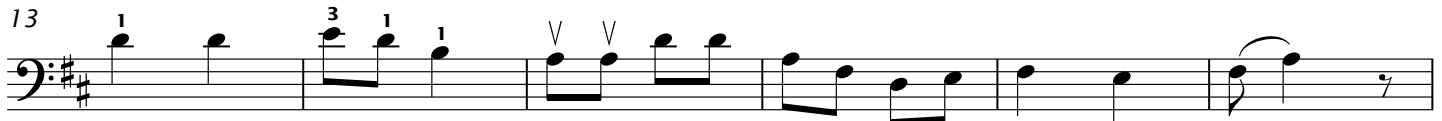

Boatmen dance, boatmen sing

Lively

7

13

19

Nobody knows

With great feeling

6

11

Jubilee

Steady and rhythmic

6

11