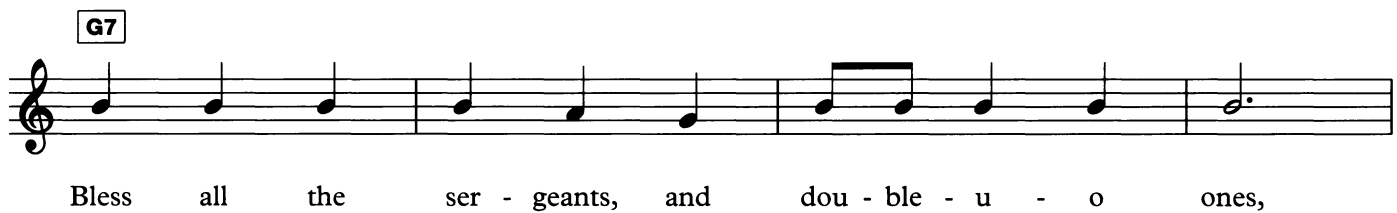

# GOODBYE-EE!

Words and Music by R P Weston and Bert Lee

**Suggested Registration:** Clarinet

**Rhythm:** Swing

**Tempo:** ♩ = 116

The musical score is written for a clarinet in G major, 4/4 time, with a swing feel. It consists of six staves of music. Chord markings are placed above the notes: G, Am7, D7, G, C, G, D7, Adim, A7, D7, G, Am7, D7, G, E7, Am7, D7, G.

Lyrics:  
 Good - bye - ee, — good - bye - ee, — wipe the  
 tear ba - by dear from your eye - ee, — though it's hard to part I  
 know, I'll be tick - led to death to go. Don't  
 cry - ee, — don't sigh - ee, — there's a sil - ver lin - ing in the  
 sky - ee. — Bon - soir old thing, cheer - i - o, chin chin, nah -  
 -poo too - dle-oo, good - bye - ee! — Good - bye - ee, — good -