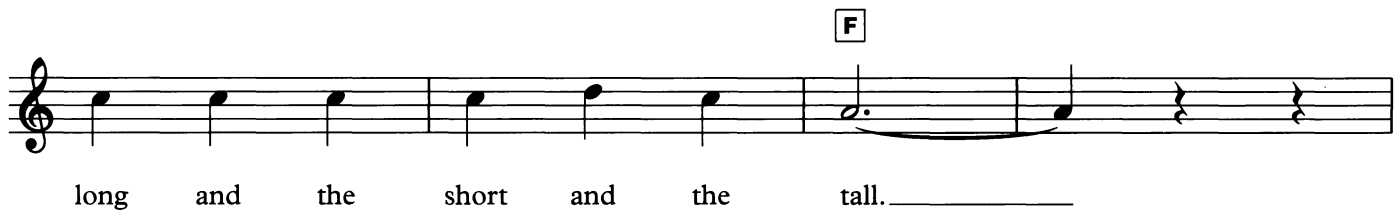

# GOODBYE-EE!

Words and Music by R P Weston and Bert Lee

**Suggested Registration:** Clarinet

**Rhythm:** Swing

**Tempo:** ♩ = 116

The musical score is written for a clarinet in G major, 4/4 time, with a swing feel. It consists of six staves of music. Chord markings are placed above the notes: G, Am7, D7, G, C, G, D7, Adim, A7, D7, G, Am7, D7, G, E7, Am7, D7, G.