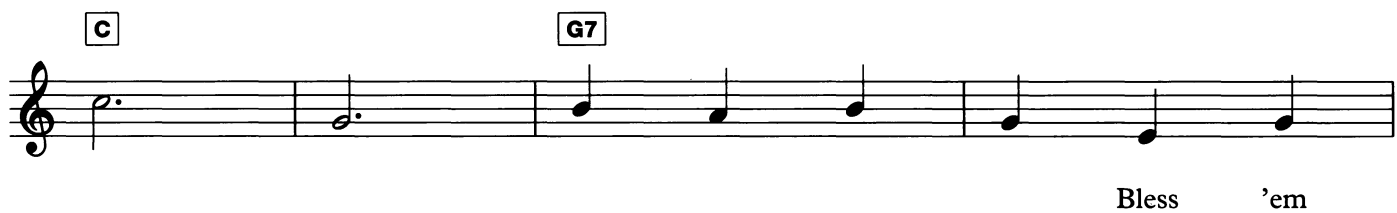

# GOODBYE-EE!

Words and Music by R P Weston and Bert Lee

**Suggested Registration:** Clarinet

**Rhythm:** Swing

**Tempo:** ♩ = 116

The musical score is written for a clarinet in G major, 4/4 time, with a swing feel. It consists of six staves of music. Chord markings are placed above the notes: G, Am7, D7, G, C, G, D7, Adim, A7, D7, G, Am7, D7, G, E7, Am7, D7, G.

Lyrics:  
 Good - bye - ee, — good - bye - ee, — wipe the  
 tear ba - by dear from your eye - ee, — though it's hard to part I  
 know, I'll be tick - led to death to go. Don't  
 cry - ee, — don't sigh - ee, — there's a sil - ver lin - ing in the  
 sky - ee. — Bon - soir old thing, cheer - i - o, chin chin, nah -  
 -poo too - dle-oo, good - bye - ee! — Good - bye - ee, — good -