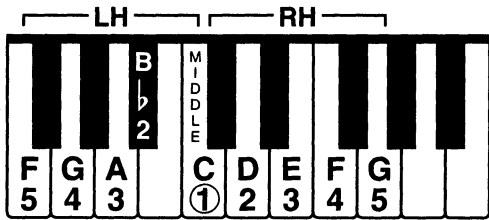

Part 4 Suggested Sound
String Ensemble 1 GM 049

MIDDLE C POSITION (with B $\flat$)

Silent Night

Gently, moderately slow

Both hands one octave lower than written throughout