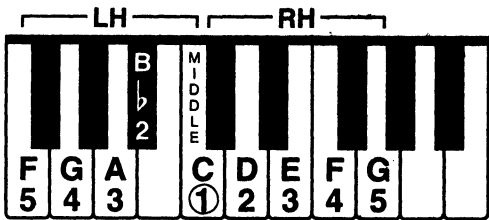

**Part 2** Suggested Sound  
Harp GM 047

**Silent Night**

Gently, moderately slow

5

**MIDDLE C POSITION (with B $\flat$ )**

**Silent Night**

**Gently, moderately slow**

*Both hands one octave higher than written throughout*