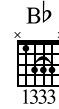

Alfred Cares. Contents printed on 100% recycled paper.

CONTENTS

TITLE	ALBUM	PAGE
Bye Bye Baby	OK Go	4
Do What You Want	Oh No	16
Don't Ask Me	OK Go	22
Get Over It.....	OK Go	28
A Good Idea at the Time.....	Oh No	34
Here It Goes Again	Oh No	11
I Want You So Bad I Can't Breathe	Of the Blue Colour of the Sky	42
Invincible	Oh No	48
It's a Disaster	Oh No	62
Last Leaf.....	Of the Blue Colour of the Sky	68
Let It Rain	Oh No	72
A Million Ways	Oh No	78
Needing/Getting.....	Of the Blue Colour of the Sky	57
Oh Lately It's So Quiet.....	Oh No	84
Shooting the Moon	<i>The Twilight Saga: New Moon</i> soundtrack	90
This Too Shall Pass.....	Of the Blue Colour of the Sky	106
What to Do	OK Go	97
WTF?	Of the Blue Colour of the Sky	120
You're So Damn Hot.....	OK Go	112

HERE IT GOES AGAIN

Moderately ♩ = 144
Intro:

Words and Music by
DAMIAN JOSEPH KULASH, JR.

*Elec. Gtr. 1 (w/light dist.)

mf

P.M. -----|

*Composite arrangement throughout.

5