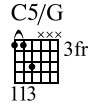

Alfred Cares. Contents printed on 100% recycled paper.

CONTENTS

TITLE	ALBUM	PAGE
Bye Bye Baby	OK Go	4
Do What You Want	Oh No	16
Don't Ask Me	OK Go	22
Get Over It.....	OK Go	28
A Good Idea at the Time.....	Oh No	34
Here It Goes Again	Oh No	11
I Want You So Bad I Can't Breathe	Of the Blue Colour of the Sky	42
Invincible	Oh No	48
It's a Disaster	Oh No	62
Last Leaf.....	Of the Blue Colour of the Sky	68
Let It Rain	Oh No	72
A Million Ways	Oh No	78
Needing/Getting.....	Of the Blue Colour of the Sky	57
Oh Lately It's So Quiet.....	Oh No	84
Shooting the Moon	<i>The Twilight Saga: New Moon</i> soundtrack	90
This Too Shall Pass.....	Of the Blue Colour of the Sky	106
What to Do	OK Go	97
WTF?	Of the Blue Colour of the Sky	120
You're So Damn Hot.....	OK Go	112

HERE IT GOES AGAIN

Moderately ♩ = 144
Intro:

Words and Music by
DAMIAN JOSEPH KULASH, JR.

*Elec. Gtr. 1 (w/light dist.)

mf

P.M. -----|

*Composite arrangement throughout.

5