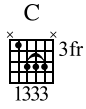

Alfred Cares. Contents printed on 100% recycled paper.

CONTENTS

TITLE	ALBUM	PAGE
Bye Bye Baby	OK Go	4
Do What You Want	Oh No	16
Don't Ask Me	OK Go	22
Get Over It.....	OK Go	28
A Good Idea at the Time.....	Oh No	34
Here It Goes Again	Oh No	11
I Want You So Bad I Can't Breathe	Of the Blue Colour of the Sky	42
Invincible	Oh No	48
It's a Disaster	Oh No	62
Last Leaf.....	Of the Blue Colour of the Sky	68
Let It Rain	Oh No	72
A Million Ways	Oh No	78
Needing/Getting.....	Of the Blue Colour of the Sky	57
Oh Lately It's So Quiet.....	Oh No	84
Shooting the Moon	<i>The Twilight Saga: New Moon</i> soundtrack	90
This Too Shall Pass.....	Of the Blue Colour of the Sky	106
What to Do	OK Go	97
WTF?	Of the Blue Colour of the Sky	120
You're So Damn Hot.....	OK Go	112

HERE IT GOES AGAIN

Moderately ♩ = 144
Intro:

Words and Music by
DAMIAN JOSEPH KULASH, JR.

*Elec. Gtr. 1 (w/light dist.)

mf

P.M. -----|

*Composite arrangement throughout.

5