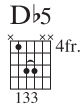

ISBN-10: 0-7390-7023-1

ISBN-13: 978-0-7390-7023-9

Cover and page 2 photo: Martin Philbey / Redferns / Getty Images

Album art: *Dookie* © 1994 Reprise Records · *Insomniac* © 1995 Reprise Records · *Nimrod* © 1997 Reprise Records
Warning © 2000 Reprise Records · *American Idiot* © 2004 Reprise Records · *21st Century Breakdown* © 2009 Reprise Records

Alfred Cares. Contents printed on 100% recycled paper.

CONTENTS

TITLE	ALBUM	PAGE
21 Guns	21st Century Breakdown	4
21st Century Breakdown	21st Century Breakdown	13
American Idiot	American Idiot	24
Basket Case	Dookie	30
Boulevard of Broken Dreams	American Idiot	36
Brain Stew	Insomniac	42
East Jesus Nowhere.....	21st Century Breakdown	44
Good Riddance (Time of Your Life)	Nimrod	52
Holiday	American Idiot	64
Jesus of Suburbia	American Idiot	72
Know Your Enemy	21st Century Breakdown	55
Last Night on Earth	21st Century Breakdown	90
Longview	Dookie	95
Restless Heart Syndrome	21st Century Breakdown	100
See the Light.....	21st Century Breakdown	114
¡Viva la Gloria!	21st Century Breakdown	107
¿Viva la Gloria? (Little Girl)	21st Century Breakdown	122
Wake Me Up When September Ends.....	American Idiot	130
Walking Contradiction.....	Insomniac	140
Warning.....	Warning	148
Welcome to Paradise	Dookie	143
When I Come Around	Dookie	152

AMERICAN IDIOT

Words by BILLIE JOE
Music by GREEN DAY

Moderately fast ♩ = 176

Intro:

Elec. Gtr. 1 **Rhy. Fig. 1** Elec. Gtr. 2 enters

mf *f*

1. 2.

end Rhy. Fig. 1