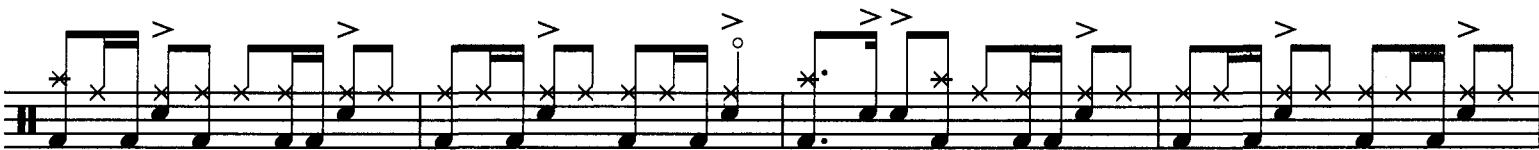

CONTENTS

TITLE	PAGE
Achilles Last Stand	7
For Your Life	21
Royal Orleans	26
Nobody's Fault But Mine	29
Candy Store Rock	34
Hots on for Nowhere	38
Tea for One	42

DRUM NOTATION KEY

The diagram illustrates the notation for various drum parts on a musical staff. The top staff shows symbols for Bass drum, Snare drum, Ghost note, Toms, Ride cymbal, Crash cymbal, Choked cymbal, and Cymbal bell. The bottom staff shows symbols for Hi-hat, Open hi-hat, Half open hi-hat, Hi-hat with foot, Open hi-hat with foot, and Cowbell.

Top Staff Symbols:

- Bass drum: Solid black dot on the bottom line.
- Snare drum: Solid black dot on the second space from the bottom.
- Ghost note: Solid black dot on the second space from the bottom, enclosed in a circle.
- Toms: Solid black dot on the middle line.
- Ride cymbal: 'x' on the top line with a vertical line pointing down to it.
- Crash cymbal: '*' on the top line with a vertical line pointing down to it.
- Choked cymbal: '*' on the top line with a vertical line pointing down to it and a short horizontal bar above the line.
- Cymbal bell: Solid black dot on the top line with a vertical line pointing down to it.

Bottom Staff Symbols:

- Hi-hat: 'x' on the top line with a vertical line pointing down to it.
- Open hi-hat: 'o' on the top line with a vertical line pointing down to it.
- Half open hi-hat: 'o' on the top line with a vertical line pointing down to it and a diagonal slash through the 'o'.
- Hi-hat with foot: 'x' on the top line with a vertical line pointing down to it.
- Open hi-hat with foot: 'o' on the top line with a vertical line pointing down to it.
- Cowbell: Solid black triangle on the top line with a vertical line pointing down to it.

ACHILLES LAST STAND

Words and Music by
JIMMY PAGE and ROBERT PLANT

♩ = 145
GUITAR

5

4

6

f

13