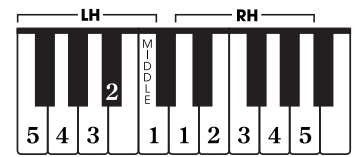

We're Off to See the Wizard

Lyrics by E. Y. Harburg

Music by Harold Arlen

Arr. by Tom Gerou

Quickly

Optional Duet Accompaniment (Play solo part 1 octave higher than written.)