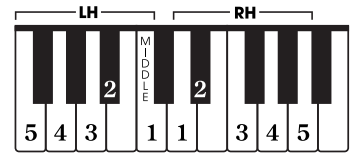

If I Only Had a Brain

Lyrics by E. Y. Harburg

Music by Harold Arlen

Arr. by Tom Gerou

Moderate swing tempo

1

mf I could while a - way the hours con - fer - rin' with the flow' - ers con -

2

3

sul - tin' with the rain, and my head, I'd be scratch-in' while my

Optional Duet Accompaniment (Play solo part 1 octave higher than written.)

Moderate swing tempo

RH

LH

mp

3

5 3 1

2 1 3

6

4 1

8

11

14

4

17

3 1

4 1

mf

3 4