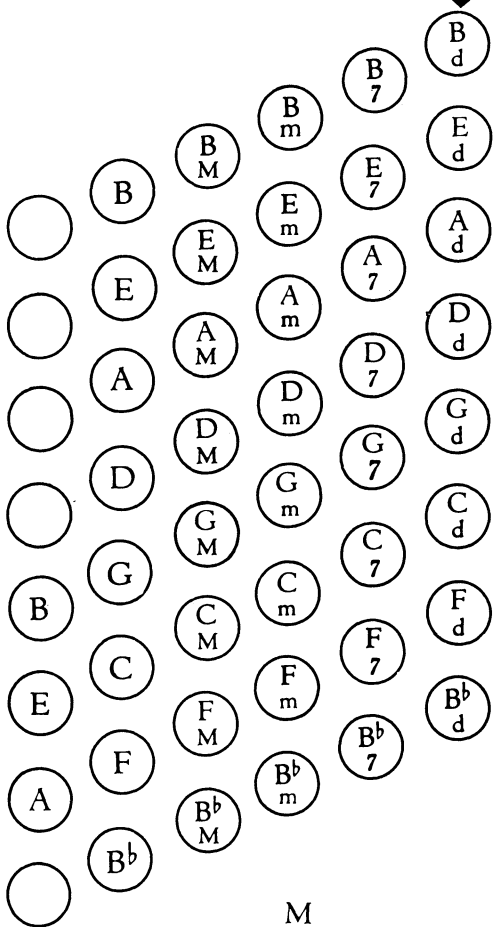

Riding on the Range

Moderato

VIOLIN *p*

1 2 5 3 2 1 5

M 7

4 3 5 * 5 4 3 2 1 2

7 M

5 3 2 1 5

M 7 M Fine

* 7 Eighth rest - rest for 1/2 count.

INTRODUCING THE DIMINISHED CHORD

Diminished Chord Row

The last row of chords is called the DIMINISHED chord row.

The diminished chord is indicated by a small "d" above the note.